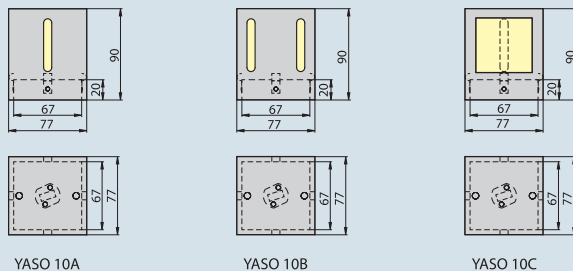

Decorative fixtures designed for mounting on wall.

They allow creation of interesting lighting solutions.

The fixtures are designed for lighting public authority buildings and modern flats.

1. Indoor architectural lighting

1.8. Surface mounted wall fixtures

Material: body – aluminium alloy  
cover – YASO 10C – glass

**YASO 10A** Wall fixture

Art. no.	Model	Index	Colour
0656	YASO 10A	KS-YAS10A-73	silver

**YASO 10B** Wall fixture