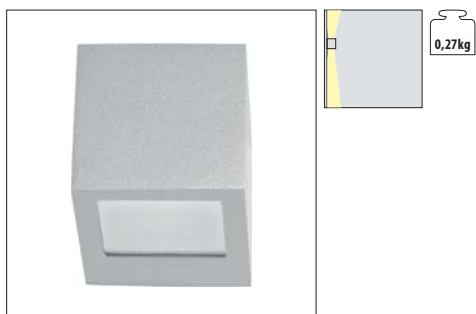

Decorative fixtures designed for mounting on wall.

They allow creation of interesting lighting solutions.

The fixtures are designed for lighting public authority buildings and modern flats.

1. Indoor architectural lighting

1.8. Surface mounted wall fixtures

Material: body – aluminium alloy  
cover – YASO 10C – glass

**YASO 10A** Wall fixture

Art. no.	Model	Index	Colour
0656	YASO 10A	KS-YAS10A-73	silver

**YASO 10B** Wall fixture

Art. no.	Model	Index	Colour
0657	YASO 10B	KS-YAS10B-73	silver

**YASO 10C** Wall fixture

Art. no.	Model	Index	Colour
0658	YASO 10C	KS-YAS10C-73	silver