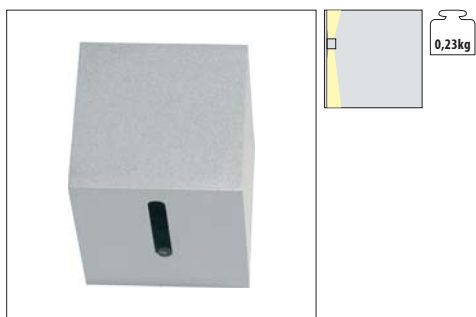

Decorative fixtures designed for mounting on wall.

They allow creation of interesting lighting solutions.

The fixtures are designed for lighting public authority buildings and modern flats.

1. Indoor architectural lighting

1.8. Surface mounted wall fixtures

Material: body – aluminium alloy  
cover – YASO 10C – glass

**YASO 10A** Wall fixture

Art. no.	Model	Index	Colour
0656	YASO 10A	KS-YAS10A-73	silver

**YASO 10B** Wall fixture