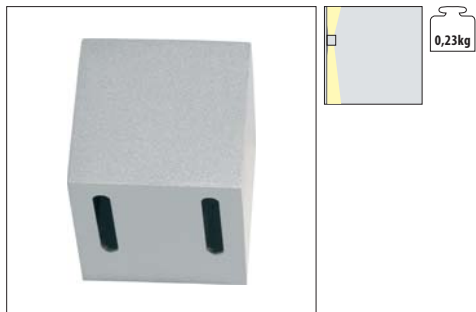

Decorative fixtures designed for mounting on wall.

They allow creation of interesting lighting solutions.

The fixtures are designed for lighting public authority buildings and modern flats.

1. Indoor architectural lighting

1.8. Surface mounted wall fixtures

Material: body – aluminium alloy  
cover – YASO 10C – glass

**YASO 10A** Wall fixture

Art. no.	Model	Index	Colour
0656	YASO 10A	KS-YAS10A-73	silver

**YASO 10B** Wall fixture

Art. no.	Model	Index	Colour
0657	YASO 10B	KS-YAS10B-73	silver

**YASO 10C** Wall fixture

Art. no.	Model	Index	Colour
0658	YASO 10C	KS-YAS10C-73	silver