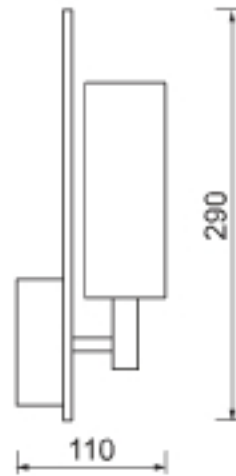

69159

Material: glass/steel
Color: opal/chrome
Lamp: 2 x max 40W G9
(included)

OSRAM
inside

69157

Material: glass/steel
Color: opal/chrome
Lamp: 1 x max 40W G9
(included)

OSRAM
inside

69160

Material: glass/steel
Color: glass/chrome
Lamp: 2 x max 40W G9
(included)

OSRAM
inside

69158

Material: glass/steel
Color: glass/chrome
Lamp: 1 x max 40W G9
(included)

OSRAM
inside