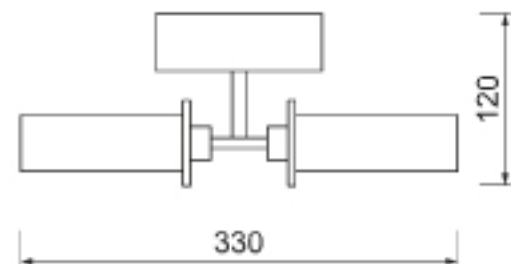

69159

Material: glass/steel
Color: opal/chrome
Lamp: 2 x max 40W G9
(included)

OSRAM
inside

69157

Material: glass/steel
Color: opal/chrome
Lamp: 1 x max 40W G9
(included)

OSRAM
inside

69160

Material: glass/steel
Color: glass/chrome
Lamp: 2 x max 40W G9
(included)

OSRAM
inside

69158

Material: glass/steel
Color: glass/chrome
Lamp: 1 x max 40W G9
(included)

OSRAM
inside