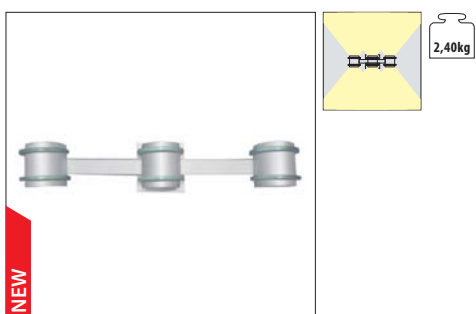

CONTUR 23 Wall fixture

Art. no.	Model	Index	Power	Colour
0655	CONTUR 23	KS-CON230-90	3 x max. 50W	grey