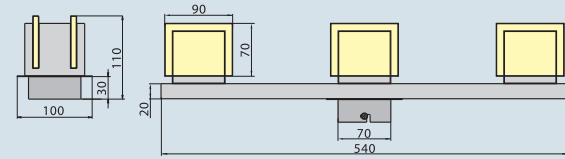

Decorative fixtures designed for mounting on wall.

They allow creation of interesting lighting solutions.

The fixtures are designed for lighting public authority buildings and modern flats.

1. Indoor architectural lighting

1.8. Surface mounted wall fixtures

CONTUR 11

CONTUR 12

CONTUR 13

Material: body – steel
cover – glass

CONTUR 11 Wall fixture

Art. no.	Model	Index	Power	Colour
0650	CONTUR 11	KS-CON110-90	1 x max. 50W	grey

CONTUR 12 Wall fixture

Art. no.	Model	Index	Power	Colour
0651	CONTUR 12	KS-CON120-90	2 x max. 50W	grey

CONTUR 13 Wall fixture

Art. no.	Model	Index	Power	Colour
0652	CONTUR 13	KS-CON130-90	3 x max. 50W	grey

Material: body – steel
cover – glass