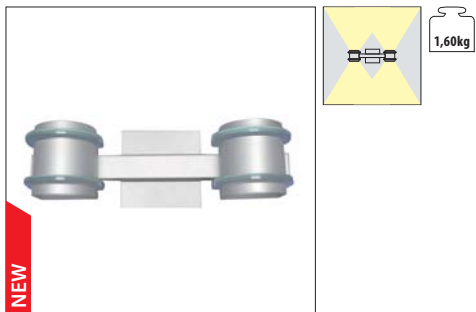

CONTUR 22 Wall fixture

Art. no.	Model	Index	Power	Colour
0654	CONTUR 22	KS-CON220-90	2 x max. 50W	grey