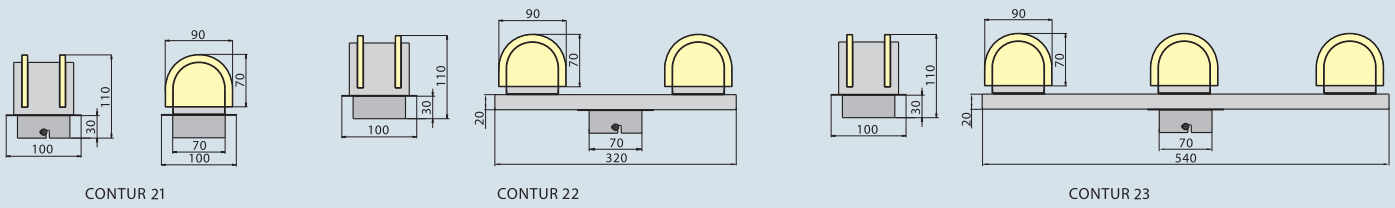

1.8. Surface mounted wall fixtures

CONTUR 11

CONTUR 12

CONTUR 13

Material: body – steel
cover – glass

CONTUR 11 Wall fixture

Art. no.	Model	Index	Power	Colour
0650	CONTUR 11	KS-CON110-90	1 x max. 50W	grey

CONTUR 12 Wall fixture

Art. no.	Model	Index	Power	Colour
0651	CONTUR 12	KS-CON120-90	2 x max. 50W	grey

CONTUR 13 Wall fixture

Art. no.	Model	Index	Power	Colour
0652	CONTUR 13	KS-CON130-90	3 x max. 50W	grey

Material: body – steel
cover – glass