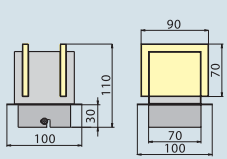

1.8. Surface mounted wall fixtures

CONTUR 11

CONTUR 12

CONTUR 13

Material: body – steel
cover – glass

CONTUR 11 Wall fixture

Art. no.	Model	Index	Power	Colour
0650	CONTUR 11	KS-CON110-90	1 x max. 50W	grey

CONTUR 12 Wall fixture