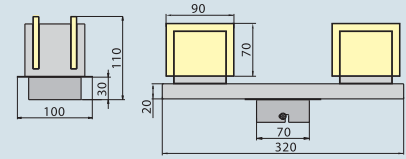

1.8. Surface mounted wall fixtures

CONTUR 11

CONTUR 12

CONTUR 13

Material: body – steel
cover – glass

CONTUR 11 Wall fixture

Art. no.	Model	Index	Power	Colour
0650	CONTUR 11	KS-CON110-90	1 x max. 50W	grey

CONTUR 12 Wall fixture

Art. no.	Model	Index	Power	Colour
0651	CONTUR 12	KS-CON120-90	2 x max. 50W	grey

CONTUR 13 Wall fixture

Art. no.	Model	Index	Power	Colour
0652	CONTUR 13	KS-CON130-90	3 x max. 50W	grey

Material: body – steel
cover – glass