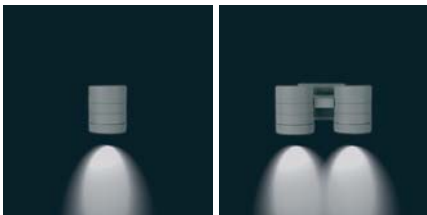

A series of fixtures designed for surface mounting on walls.

They are intended for decorative lighting walls, entrances, drives, stairs, corridors, passages etc.

### 2.1. Surface mounted fixtures

**Material:** body – aluminium alloy  
 reflector – AVAN G21, AVAN G22 - aluminium  
 cover – glass