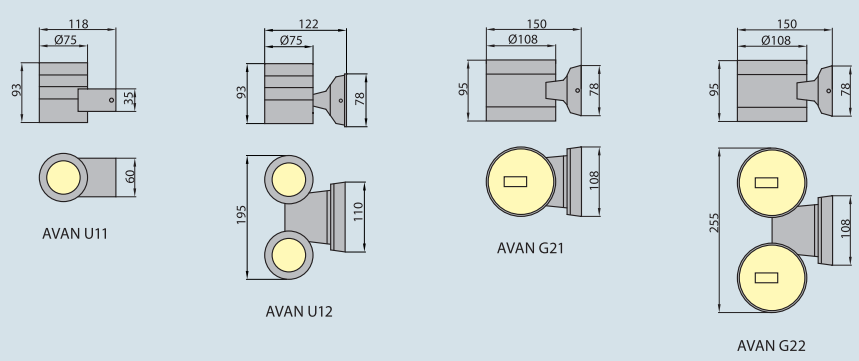

2. Outdoor architectural lighting

2.1. Surface mounted fixtures

Material: body – aluminium alloy
reflector – AVAN G21, AVAN G22 - aluminium
cover – glass